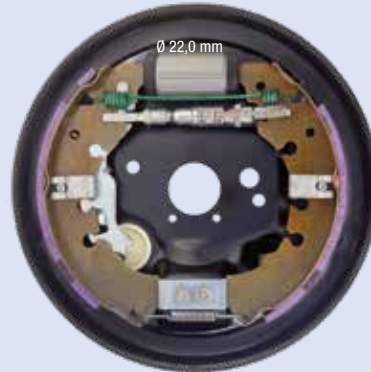

SX

Ø 203 x 38 mm