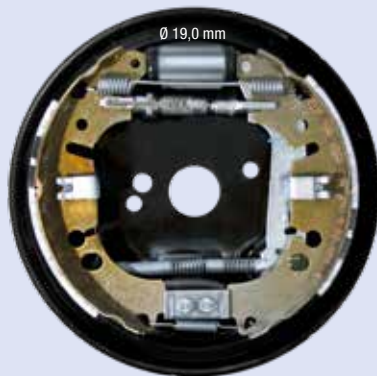

Illustrazioni freni a tamburo

Illustrations drum brake kits

OPEL CORSA 1.0 - 1.2 (5 porte) - 1.3 CDTI - 1.4 dal 2006 - ADAM 1.4 100CV - CORSA E

FC228601