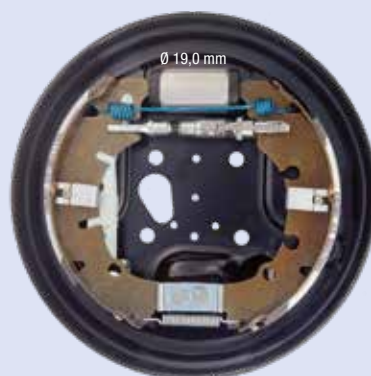

Ø 203 x 38 mm

DX

Illustrazioni freni a tamburo

Illustrations drum brake kits

FORD FIESTA dal 2002 - FUSION - MAZDA 2

FC203203

SX

Ø 203x38 mm