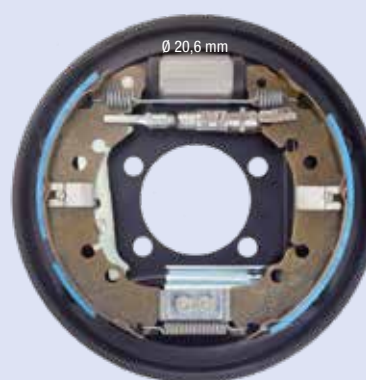

Illustrazioni freni a tamburo

Illustrations drum brake kits

RENAULT CLIO II (senza ABS)

FC203304

SX

Ø 203 x 38 mm

DX

RENAULT TWINGO II (con ABS)

FC203305

SX

Ø 203 x 38 mm

DX

SMART fortwo mod. 2014

FC203306

SX

Ø 203 x 38 mm

DX

TOYOTA YARIS mod. 2005

FC203501

SX

Ø 203 x 38 mm

DX