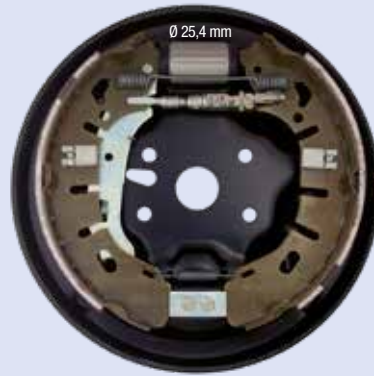

SX

Ø 254 x 57 mm

FC254024