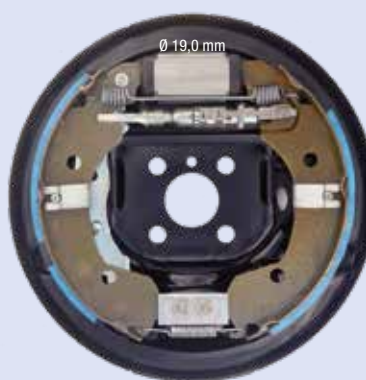

Illustrazioni freni a tamburo

Illustrations drum brake kits

FORD FIESTA dal 2002 - FUSION - MAZDA 2

FC203203

SX

Ø 203x38 mm

DX

FORD FIESTA MOD. 2017

FC203207

SX

Ø 203 x 38 mm

DX

NISSAN NOTE - MICRA dal 2003 - RENAULT MODUS - NEW MODUS - CLIO III

FC203301

SX

Ø 203 x 38 mm

DX

RENAULT GRAND MODUS - CLIO SPORTOUR (con masse antirumore)

FC203302

SX

Ø 203 x 38 mm

DX