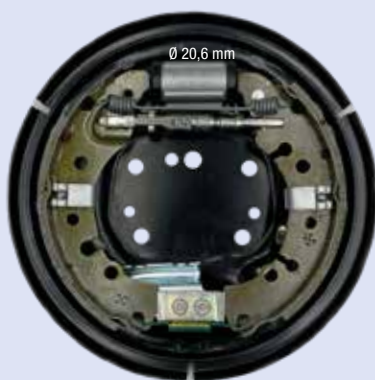

SX

Ø 203x38 mm

DX

FORD FIESTA MOD. 2017