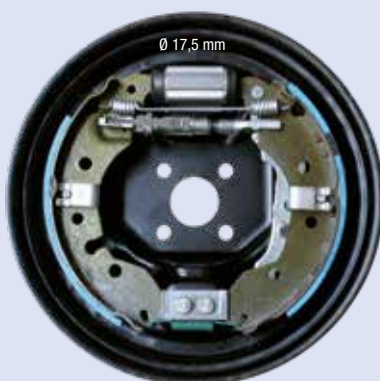

Illustrazioni freni a tamburo

Illustrations drum brake kits

RENAULT CLIO II (senza ABS)

FC203304

SX

Ø 203 x 38 mm

DX

RENAULT TWINGO II (con ABS)