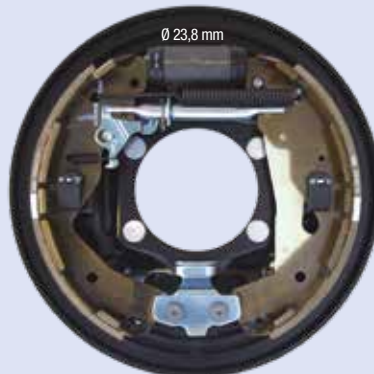

Ø 270 x 56 mm

FC270208

DX

FORD RANGER 4X2 (senza ABS)

FC270209

SX

Ø 270 x 56 mm

FC270210