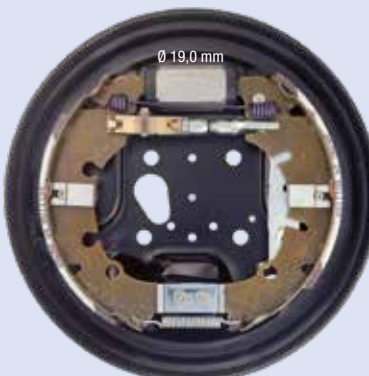

DX

FORD FIESTA (con ABS) - PUMA (con ABS) - SPORTKA - STREETKA

FC203202