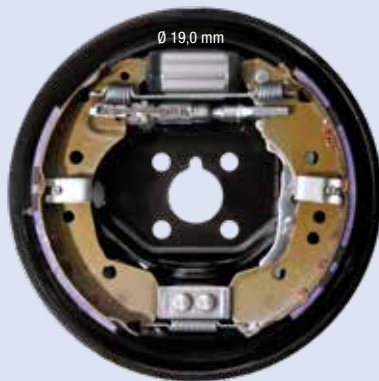

Illustrazioni freni a tamburo

Illustrations drum brake kits

LADA VESTA