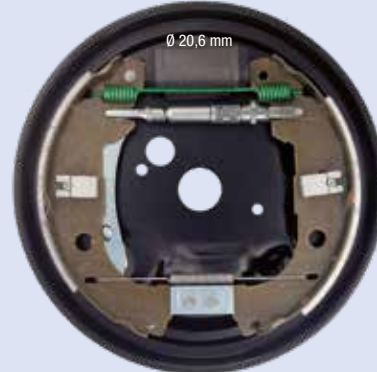

SX

Ø 228 x 40 mm