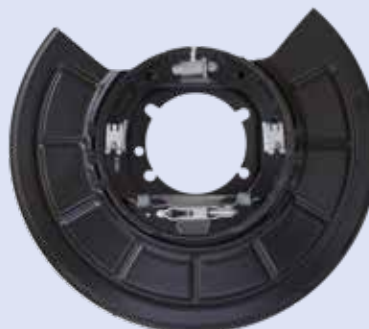

SX

Ø 184 x 30 mm