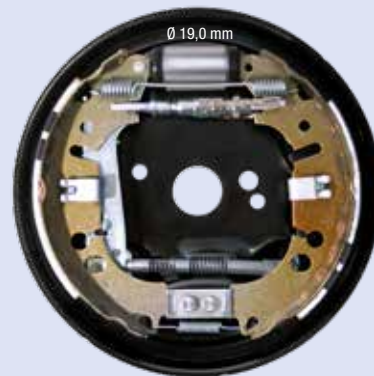

Illustrazioni freni a tamburo

Illustrations drum brake kits

OPEL CORSA 1.0 - 1.2 (5 porte) - 1.3 CDTI - 1.4 dal 2006 - ADAM 1.4 100CV - CORSA E

FC228601