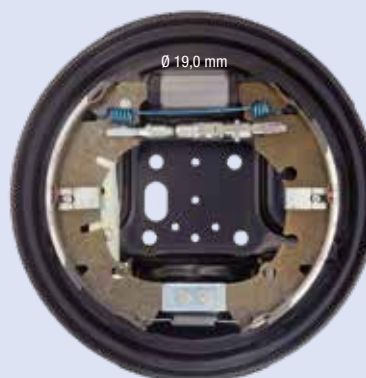

Ø 203 x 38 mm

DX

Illustrazioni freni a tamburo

Illustrations drum brake kits

FORD FIESTA dal 2002 - FUSION - MAZDA 2

FC203203

SX

Ø 203x38 mm