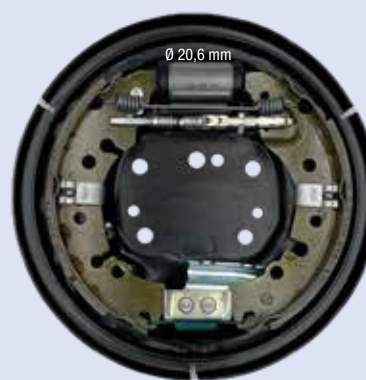

Illustrazioni freni a tamburo

Illustrations drum brake kits

FORD FIESTA dal 2002 - FUSION - MAZDA 2

FC203203

SX

Ø 203x38 mm

DX

FORD FIESTA MOD. 2017

FC203207

SX

Ø 203 x 38 mm

DX

NISSAN NOTE - MICRA dal 2003 - RENAULT MODUS - NEW MODUS - CLIO III

FC203301

SX

Ø 203 x 38 mm

DX

RENAULT GRAND MODUS - CLIO SPORTOUR (con masse antirumore)

FC203302

SX

Ø 203 x 38 mm

DX